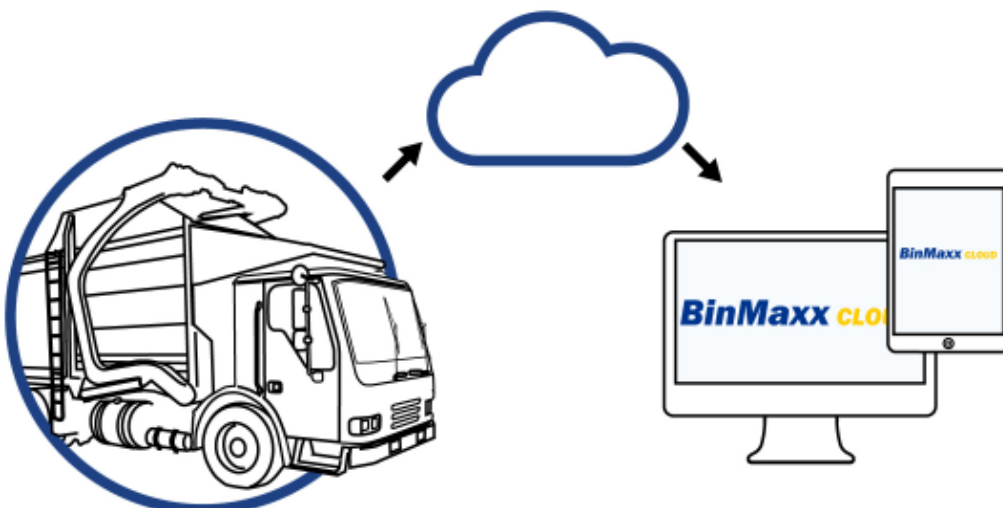

### **BinMaxx Front Loader Scale**

- Provides commercial bin weights
- Arm mounted for durability
- Dynamic “weigh-in-motion”
- Ability to store up to 1000 lifts
- Compatible with on-board computers
- Optional printer

### **BinMaxx Cloud Front Loader Scale - Cloud Based Software**

- Free! No subscription cost
- Access data easily and securely
- Login from any computer or smart device
- View customer information and pickup locations
- Manage pickup fees and expected charges
- Download detailed lift reports as spreadsheets and PDF

Secure data upload to the Cloud takes place behind the scenes. Your front loader scale data will automatically upload to the cloud as soon as it is within about 300 meters of the yard.

This cloud based storage system is a cost-effective, hassle free solution for you to better manage productivity and profitability.